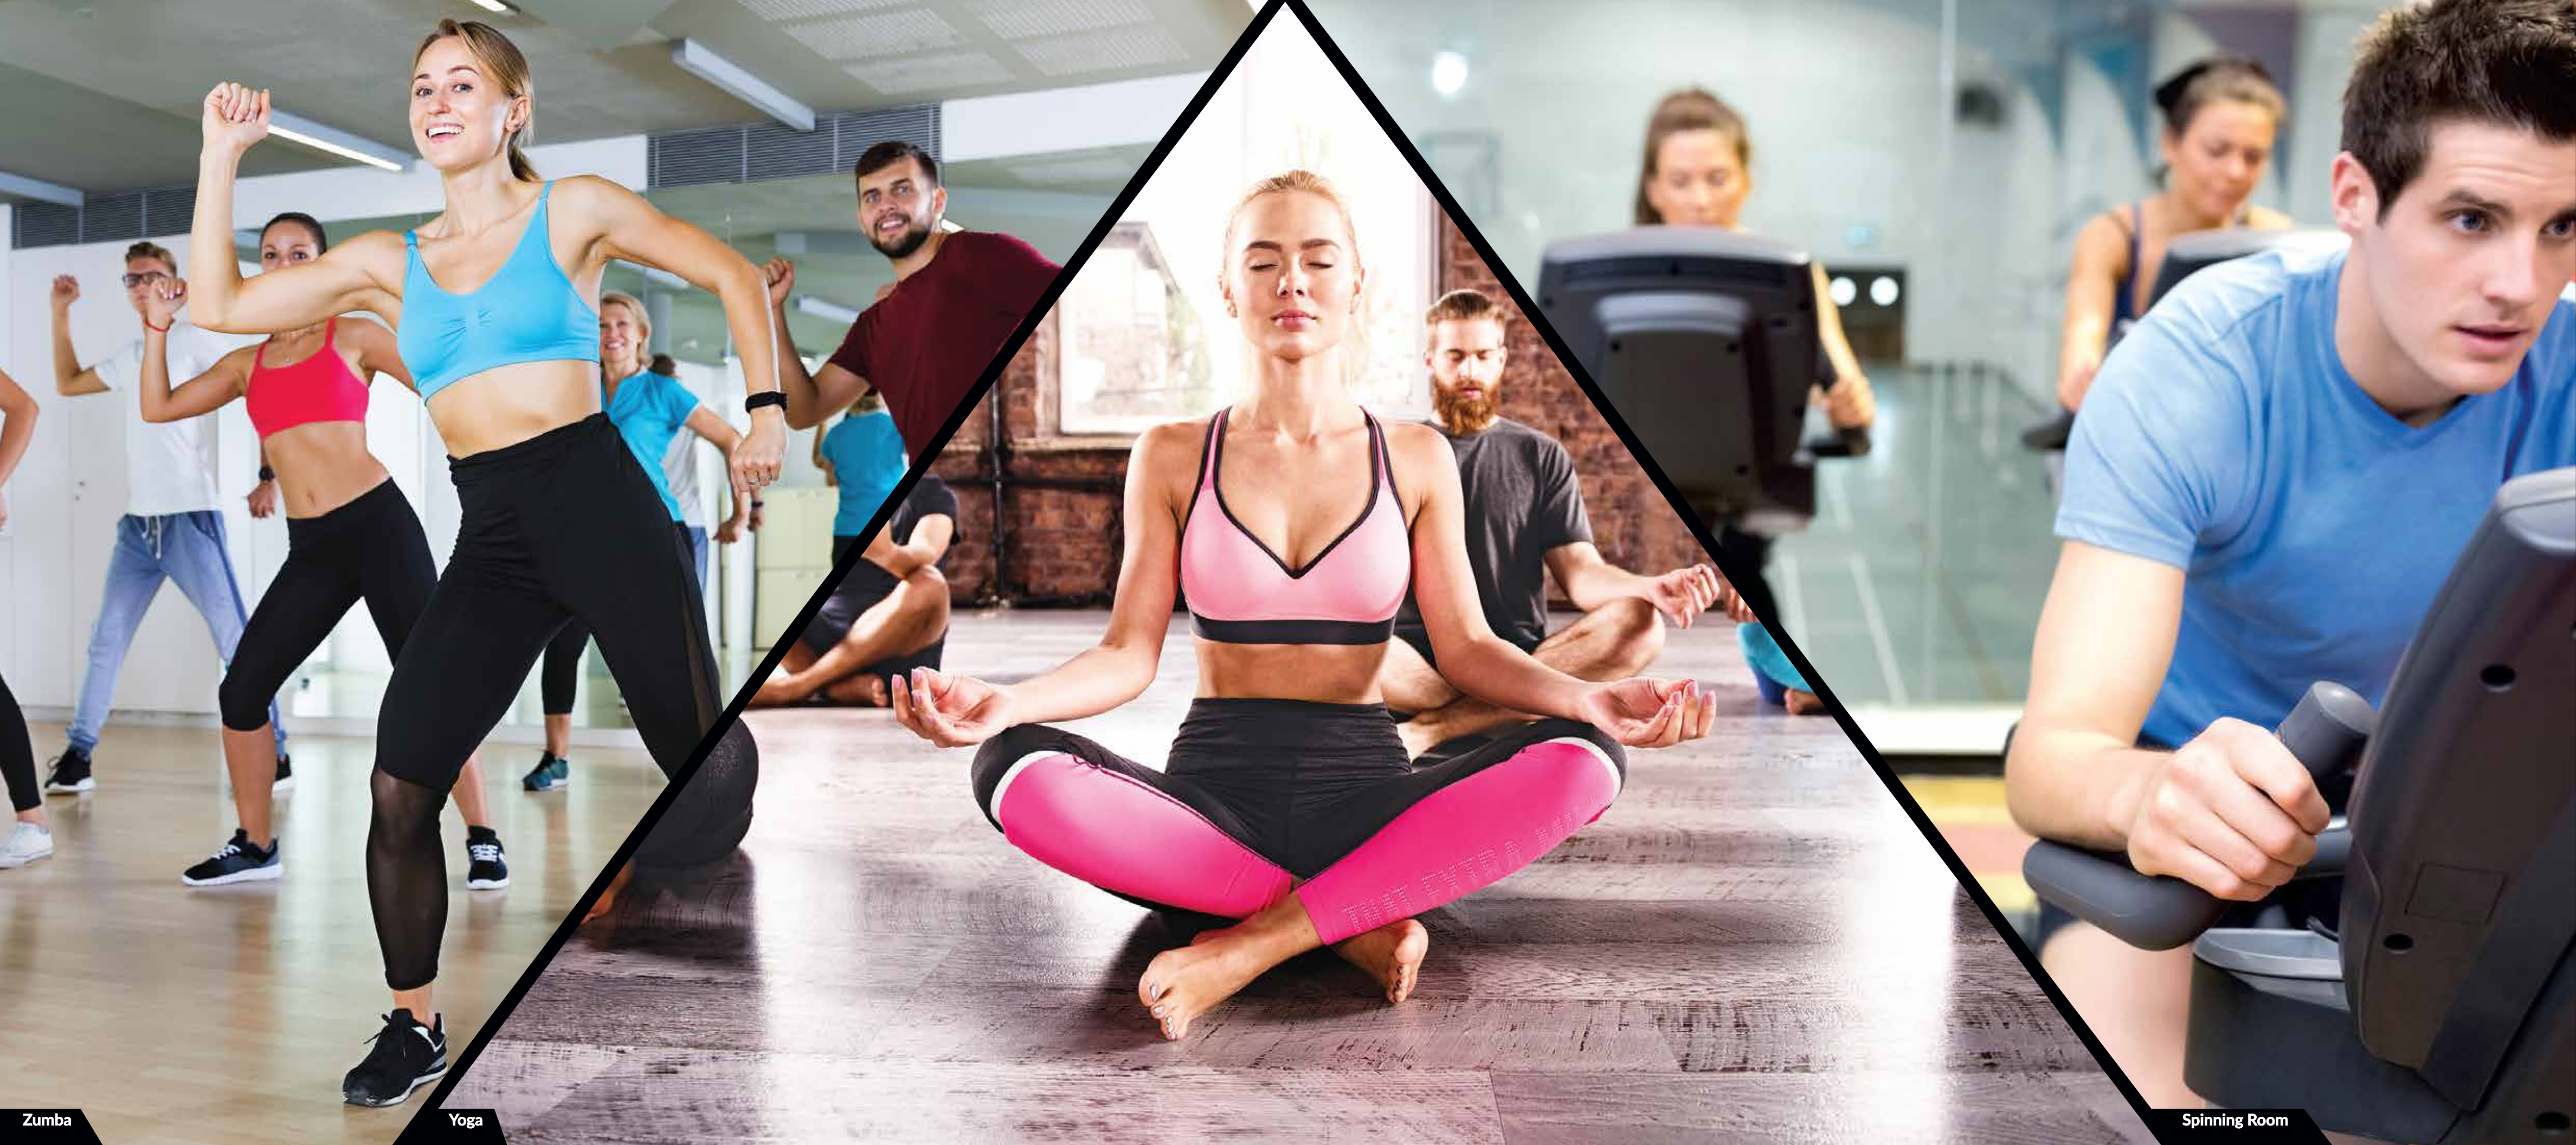

Empyreal's rooftop comes with a unique Skywalk Jogging Track at the brim of the building with a panoramic view of the city.

Volleyball

Table Tennis

Net Cricket

Squash

TODAY IS THE CHANCE TO GET FITTER

Empyreal offers its members with unparalleled health centric amenities, having one of the biggest gym of the city with Functional and Cross Training, Spinning Room, Kick Boxing Arena, dedicated Yoga & Meditation Centre, Pilates, Zumba & Dance Studio. Enhance this experience with Reiki and Naturopathy Healing. Be a part of workshops by best-in-line professionals. Our holistic gym is laid in an area larger than imagination and it comes with paramount trainers and meticulously engineered equipments for an impeccable experience. Pump up your energy with our Nutrition and Juice Bar.