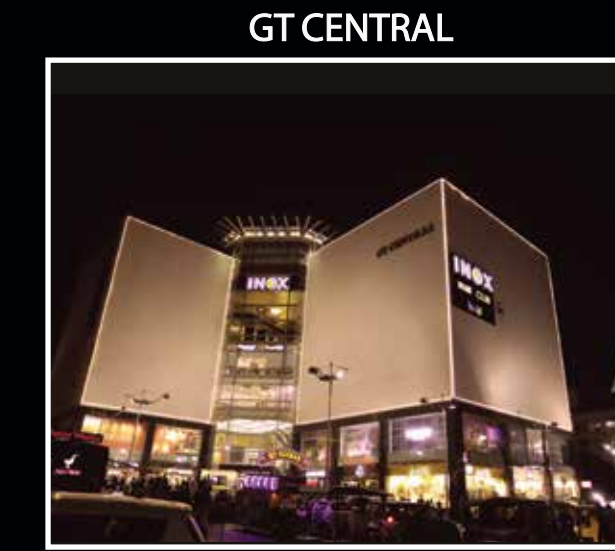

GT GALLERIA

GT CENTRAL