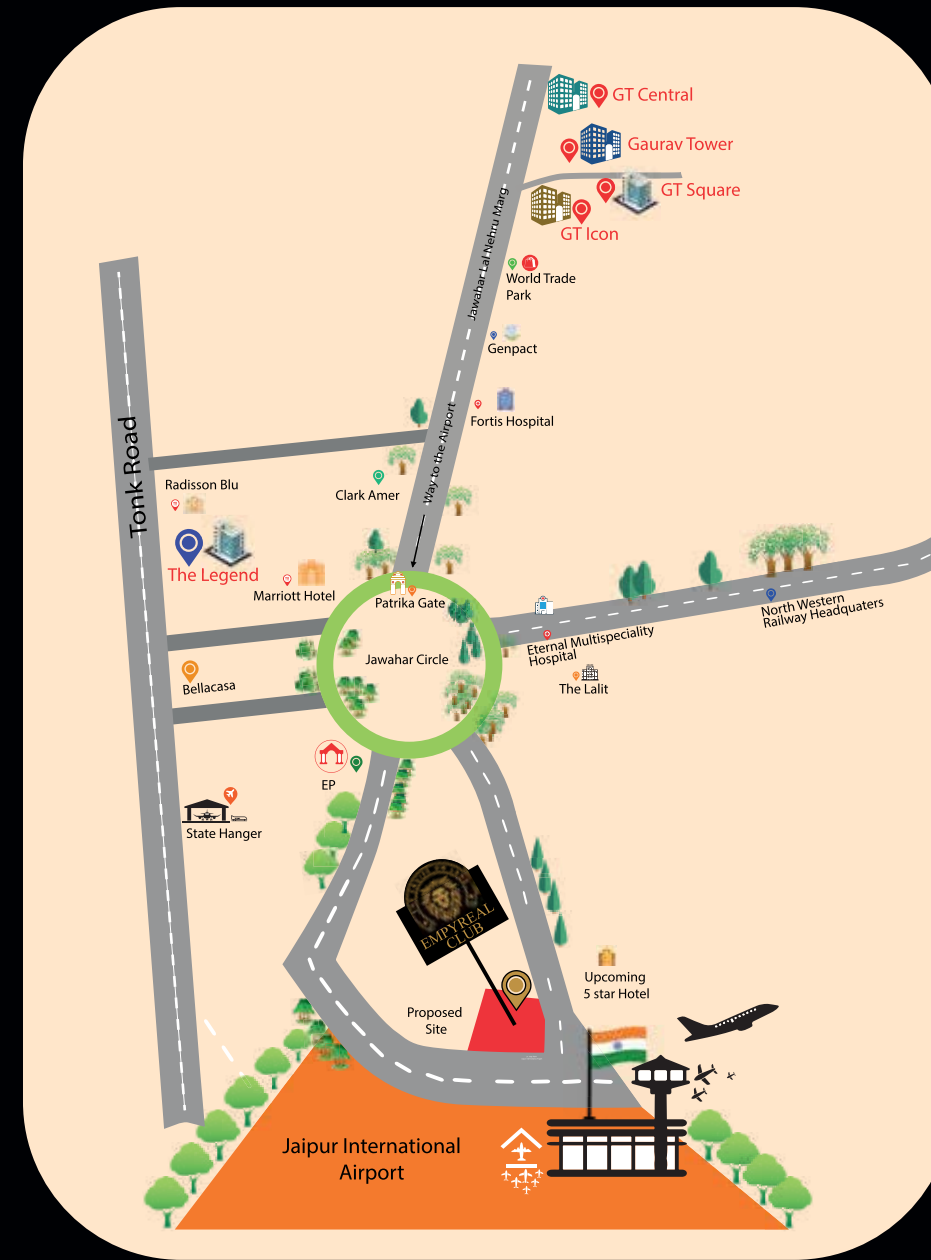

LOCATION MAP

Distance from EMPYREAL CLUB

Jaipur International Airport	.02 km
Gaurav Tower	4 km
Albert Hall Museum	10 km
Statue Circle	11 km
Jaipur Railway Station	12 km
M.I. Road	12 km
City Palace	13 km
Amer Fort	20 km